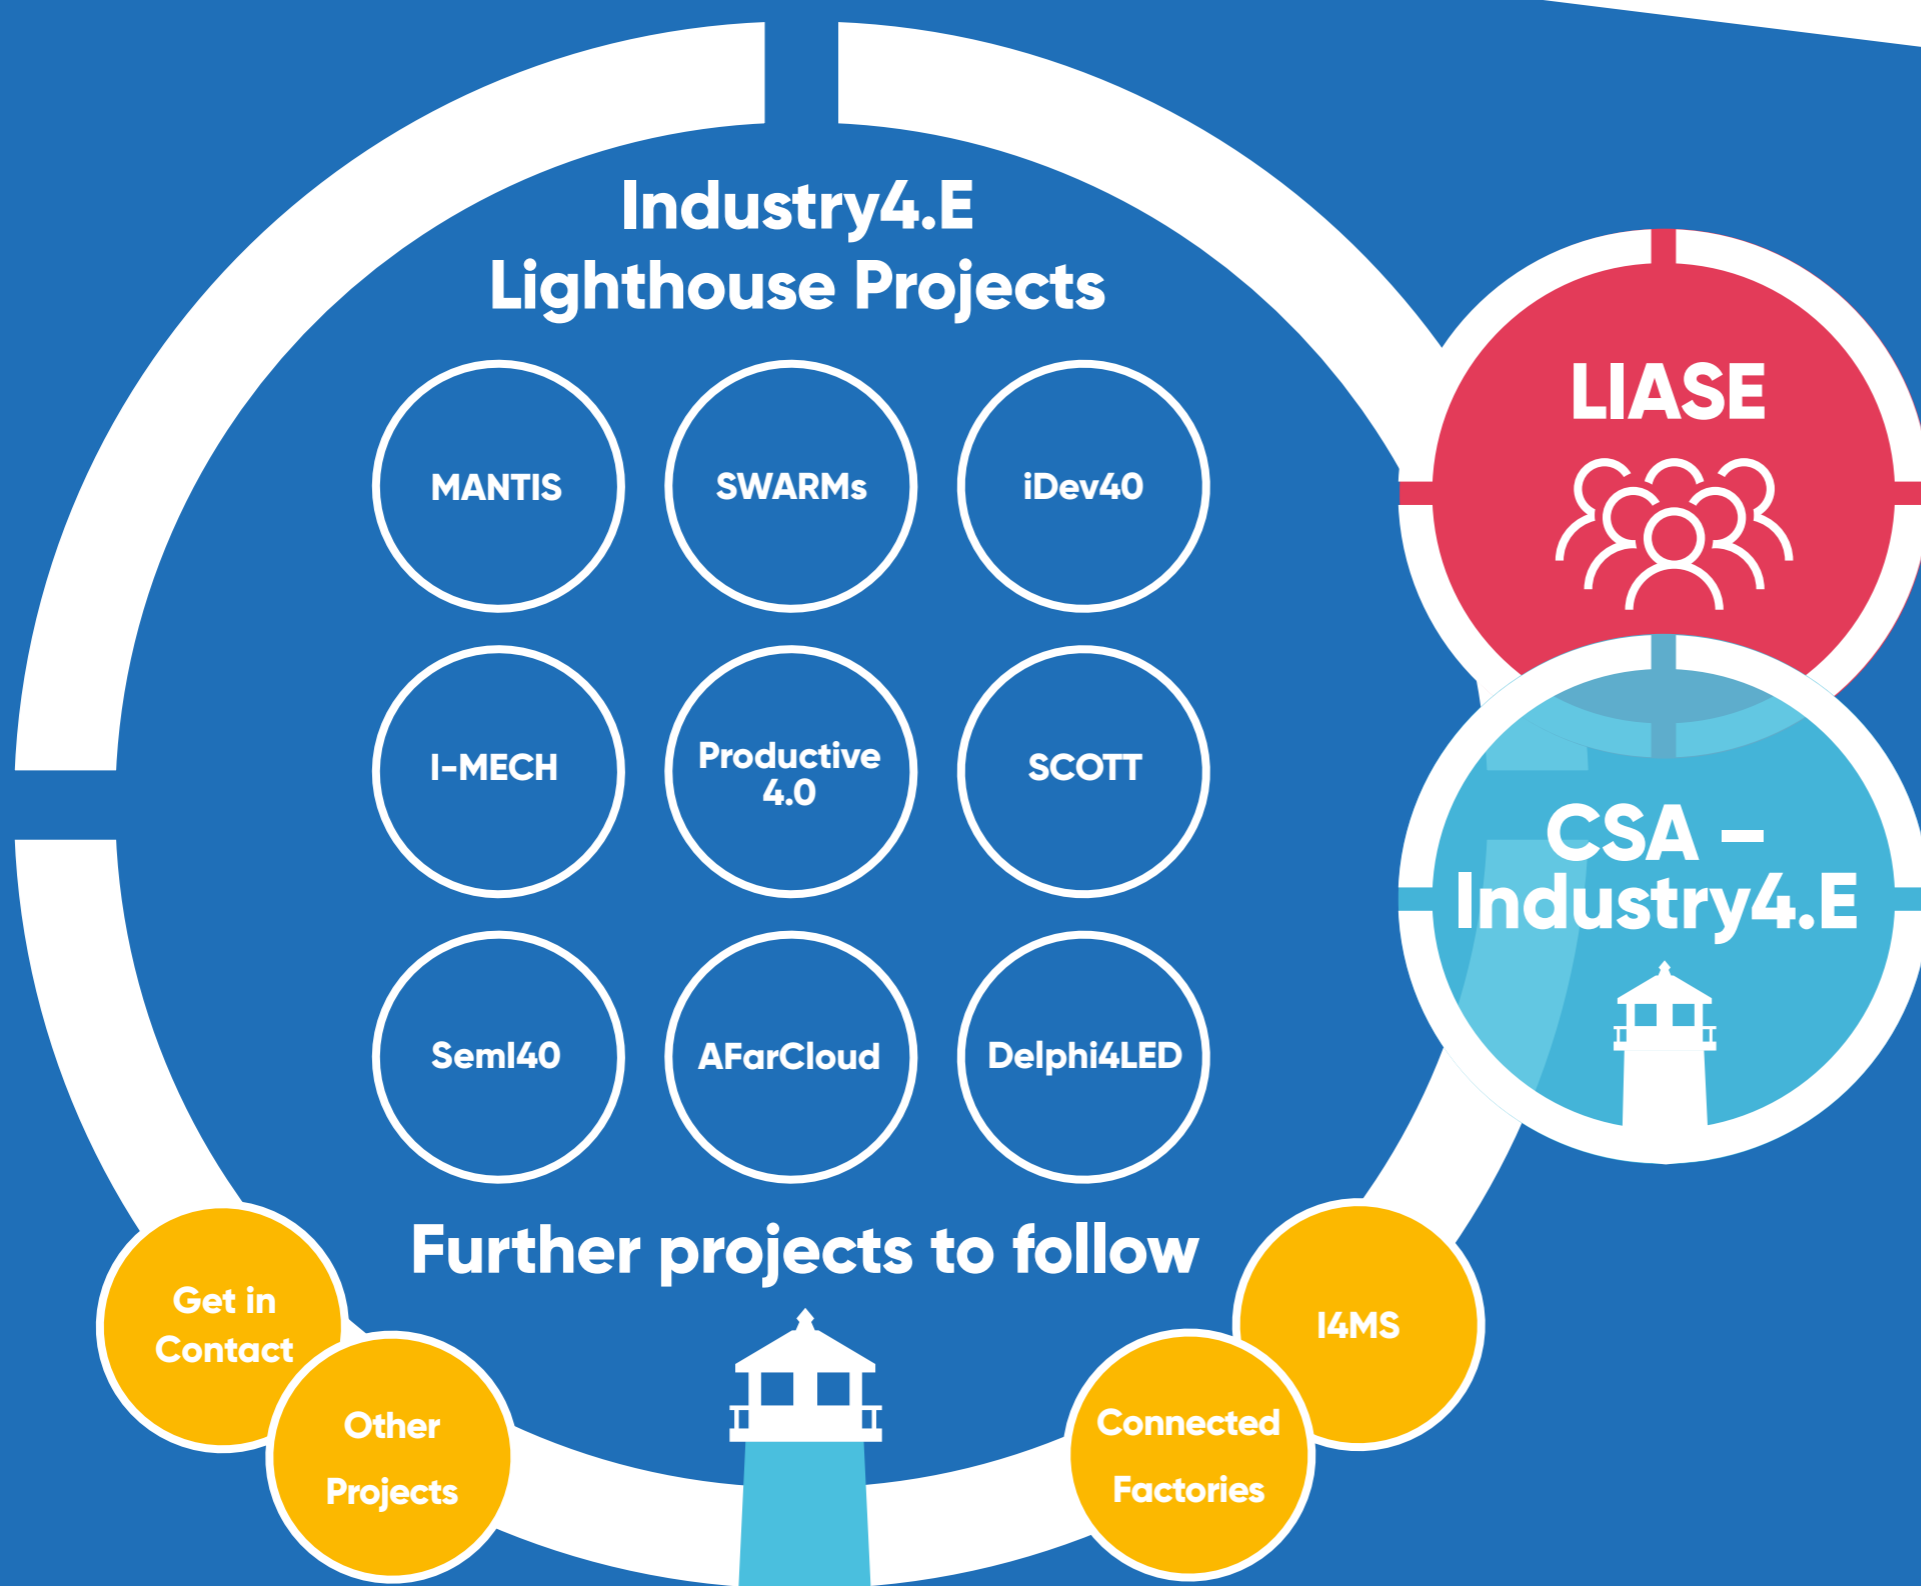

CSA-INDUSTRY4.E

SUPPORTING
 SUCCESSFUL
 IMPLEMENTATION
 OF THE INDUSTRY4.E
 LIGHTHOUSE

The CSA-Industry4.E team will work in close cooperation with:

- Lighthouse Initiative Advisory Service (LIASE)
- Industry4.E Lighthouse projects
- EFFRA (www.effra.eu) projects
- All Stakeholders – including SMEs, other European, regional and national projects, policy-makers and the public