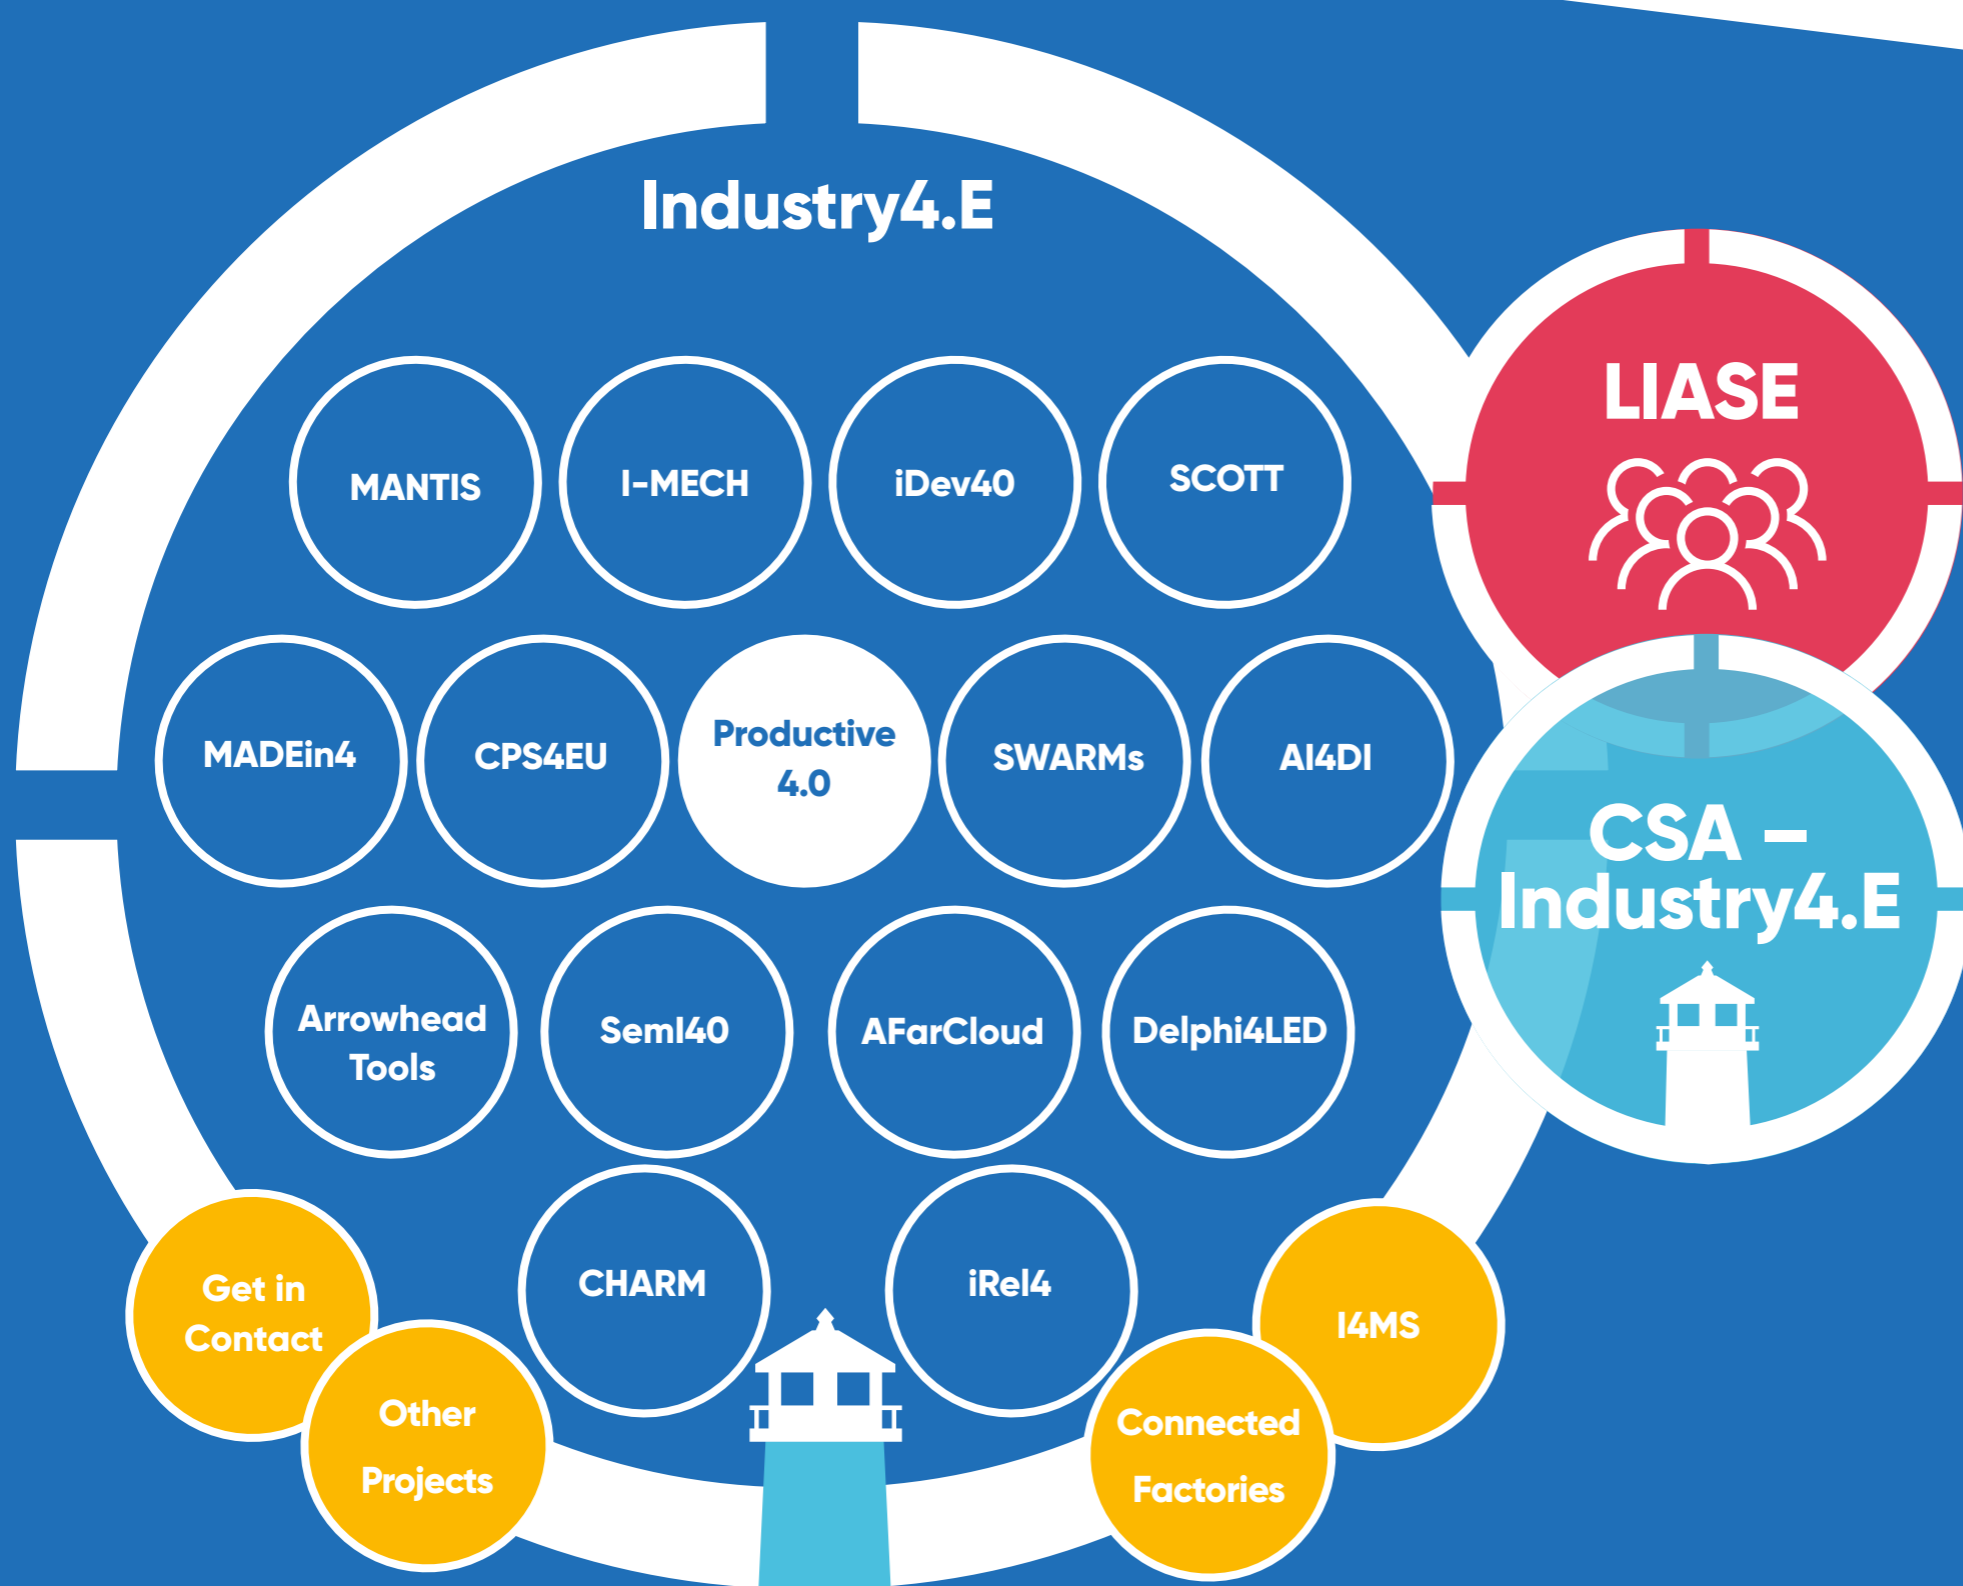

CSA-INDUSTRY4.E

SUPPORTING
SUCCESSFUL
IMPLEMENTATION
OF THE INDUSTRY4.E
LIGHTHOUSE

The CSA-Industry4.E team will work in close cooperation with:

- Lighthouse Initiative Advisory Service (LIASE)
- Industry4.E Lighthouse projects
- EFFRA (www.effra.eu) projects
- All Stakeholders – including SMEs, other European, regional and national projects, policy-makers and the public